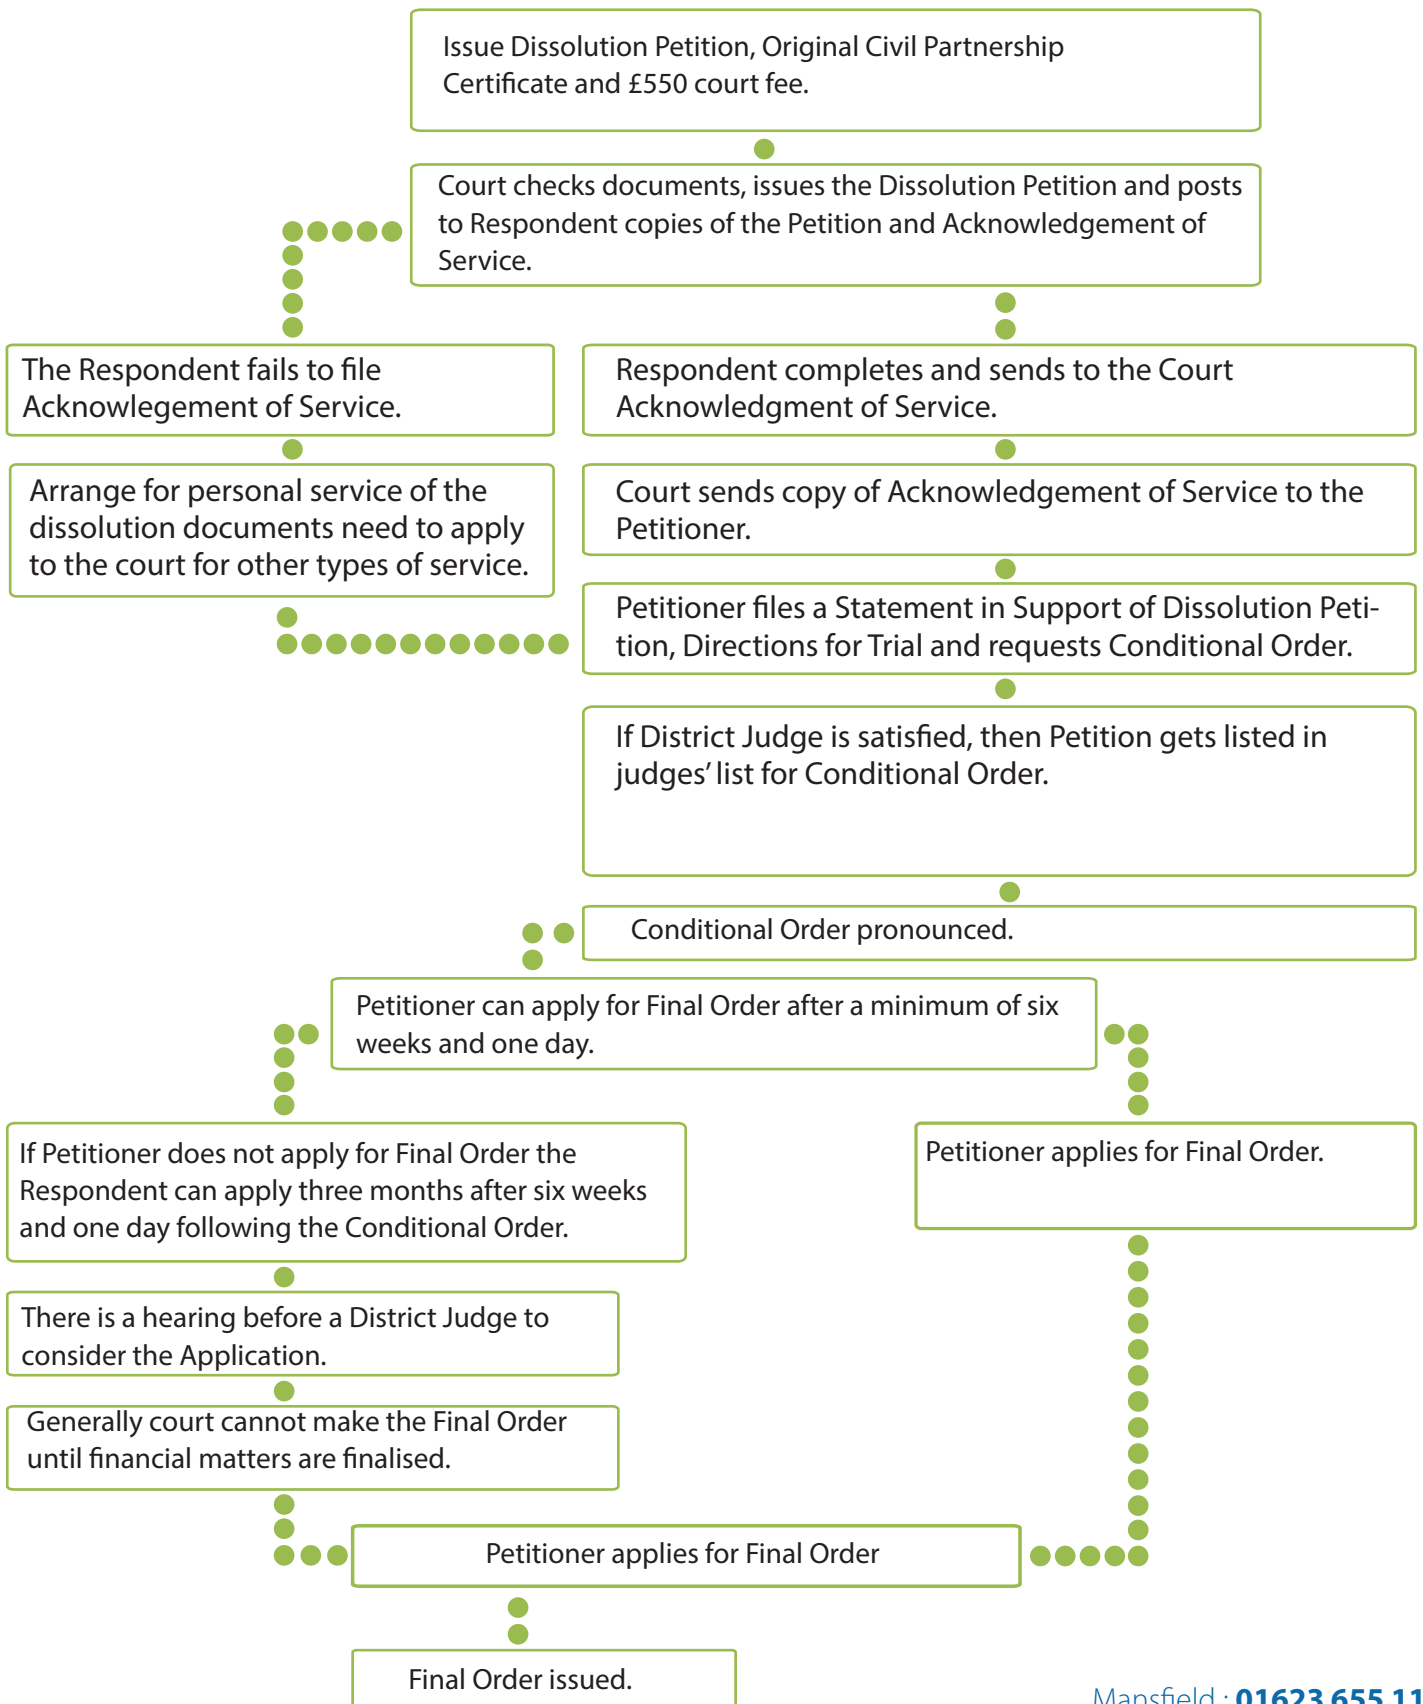

What is the Civil Partnership dissolution procedure?

Mansfield : **01623 655 111**

Kirkby : **01623 688 400**

naspley@marchantsolicitors.co.uk