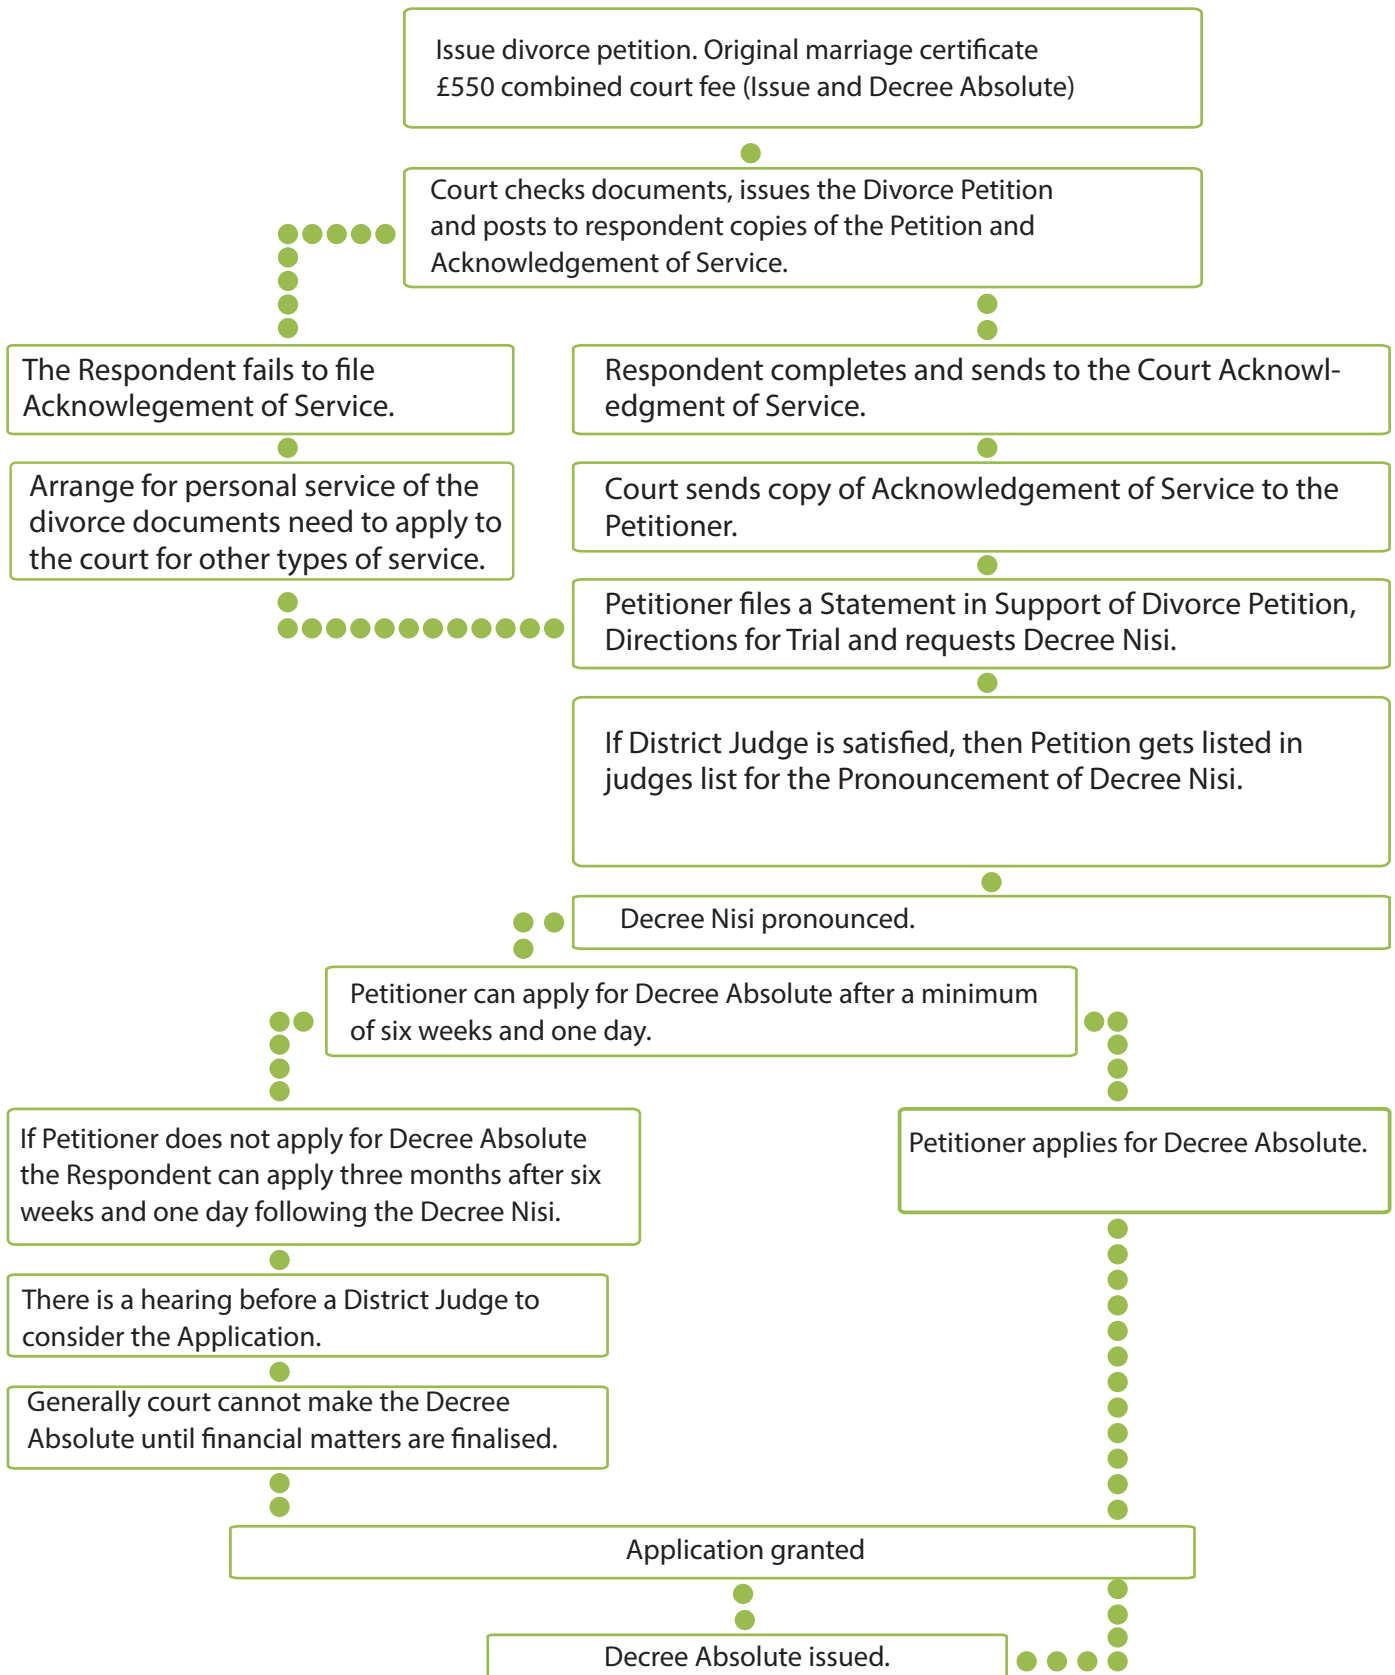

What is the divorce procedure?

Mansfield : 01623 655 111

Kirkby : 01623 688 400

naspley@marchantsolicitors.co.uk